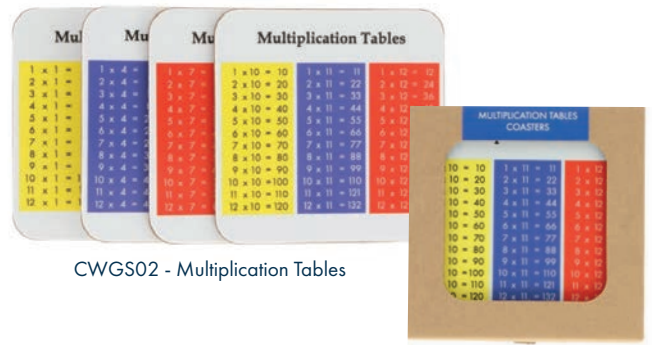

CWGS02 - Multiplication Tables

Tablemats - set of 4

Heat, stain and scratch-resistant melamine. 3.2mm hardboard and cork backing. Sold as a boxed set of four. Made in the UK