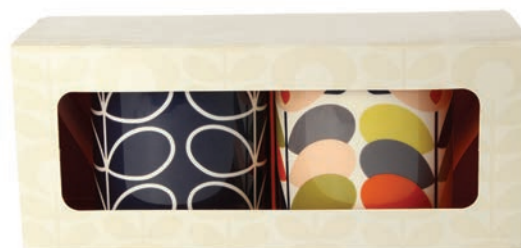

Picturemaps designs have been best sellers on mugs for over a decade. After trialling some new products in 2020 we've expanded into more in 2021. All made in the UK.

Notebooks

A5 hardback journal. 100gsm cream lined paper. Made in the UK.