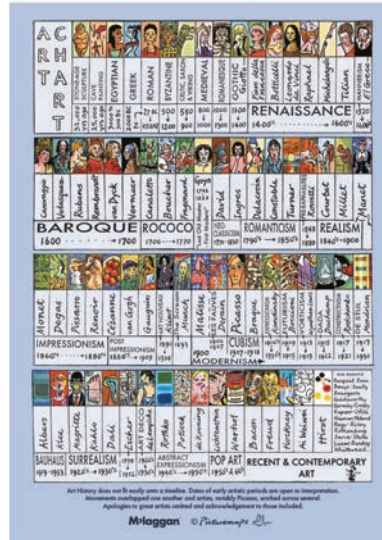

Coasters

Heat, stain and scratch-resistant melamine. 3.2mm hardboard and cork backing.
Sold as a boxed set of four. Made in the UK

CWPD05 - Women Who Changed The World

CWPD06 - Art Chart

CWPD07 - Greek Gods & Goddesses

CWPD08 - British Birds

CWPD14 - Kings & Queens

Packaging for coasters

Art prints

Printed on superb quality textured tintoretto gesso paper, A3 size. Made in the UK.
We can provide cardboard tubes for postage.

APPD54 - Women Who Changed The World

APPD09 - Art Timeline

APPD07 - Dinosaurs

New

PD74 **ST** **QB**
Let's Dance

New

PD75 **ST** **QB**
Mammals

PD73 **QB**
The New (Not Very) Normal