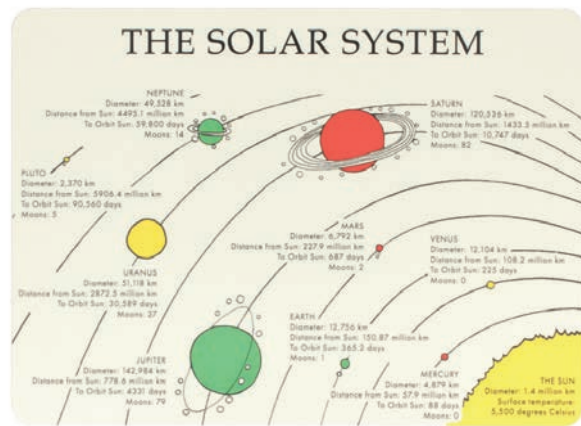

Solar System