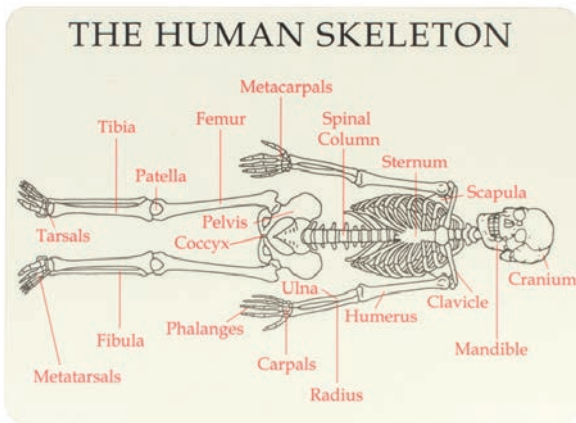

CWGS03

Human Skeleton