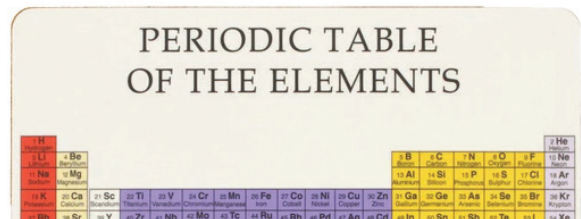

Heat, stain and scratch-resistant melamine. 3.2mm hardboard and cork backing. Sold as a boxed set of four. Made in the UK

CWGS03

Human Skeleton

Solar System

Periodic Table of the elements

World Map

CAMMY THOMSON